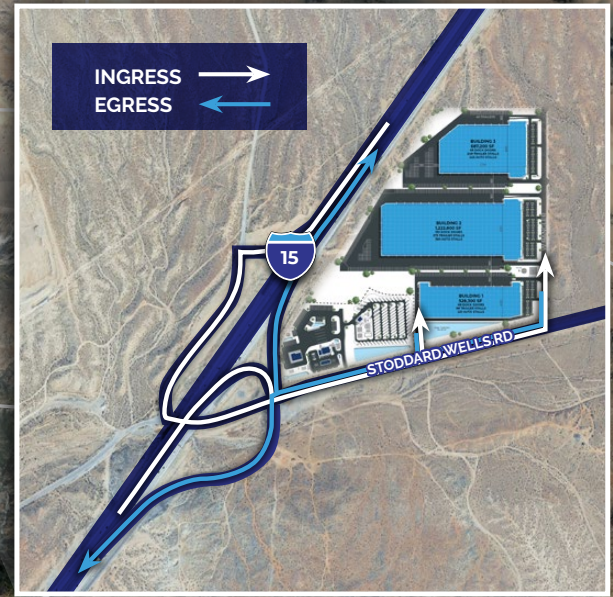

I-15 FREEWAY DOMINANCE

DRIVE TIMES TO I-10 / 1-15 INTERCHANGE

BEAUMONT	37 MINUTES
PERRIS	41 MINUTES
BANNING	45 MINUTES
APPLE VALLEY	49 MINUTES
MENIFEE	52 MINUTES

49 MINUTES* TO APPLE VALLEY

37 MINUTES* TO BEAUMONT

45 MINUTES* TO BANNING

41 MINUTES* TO PERRIS

52 MINUTES* TO MENIFEE

*NON RUSH HR AVERAGE